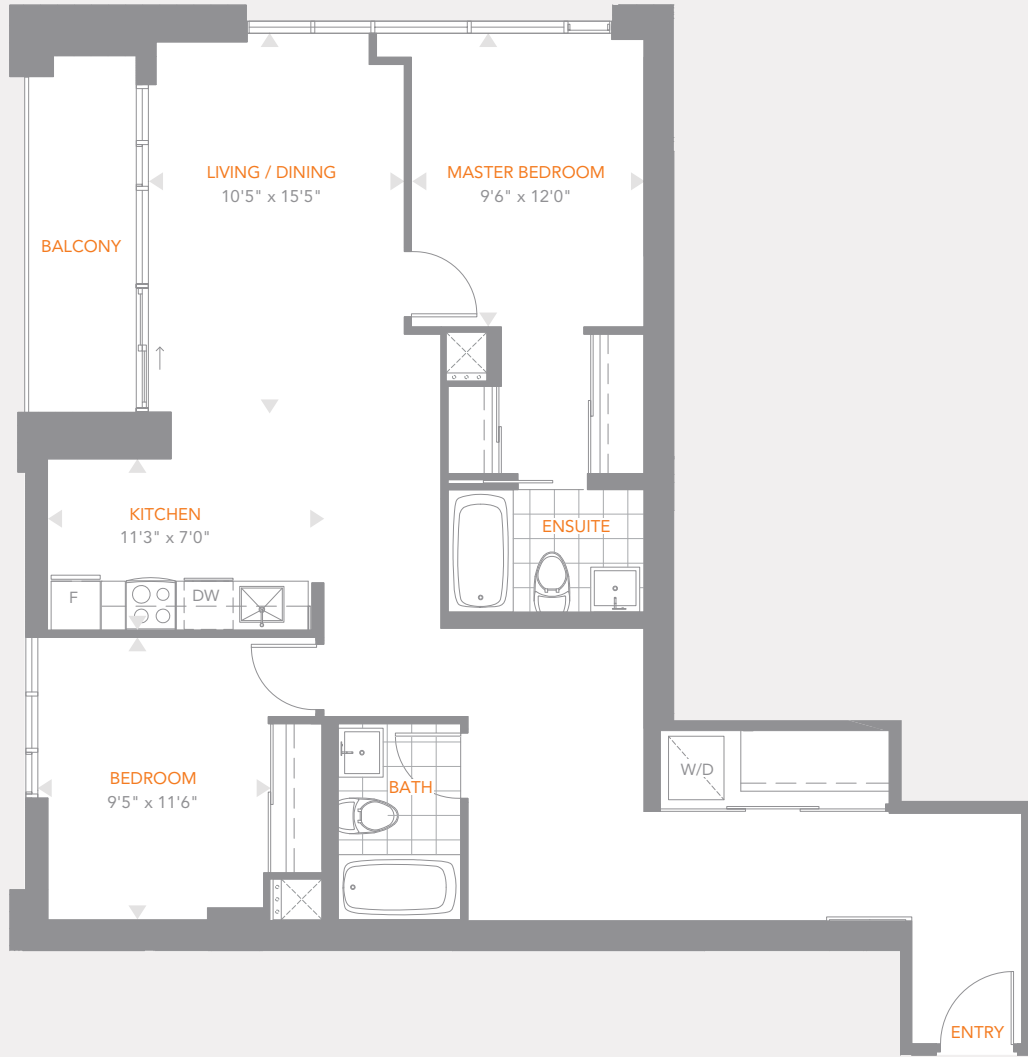

RESIDENCE 24

TWO BEDROOM (FLOORS 4-8)

1,112^{TOTAL SQ. FT.}
1,050 SQ. FT. + BALCONY (62 SQ. FT.)